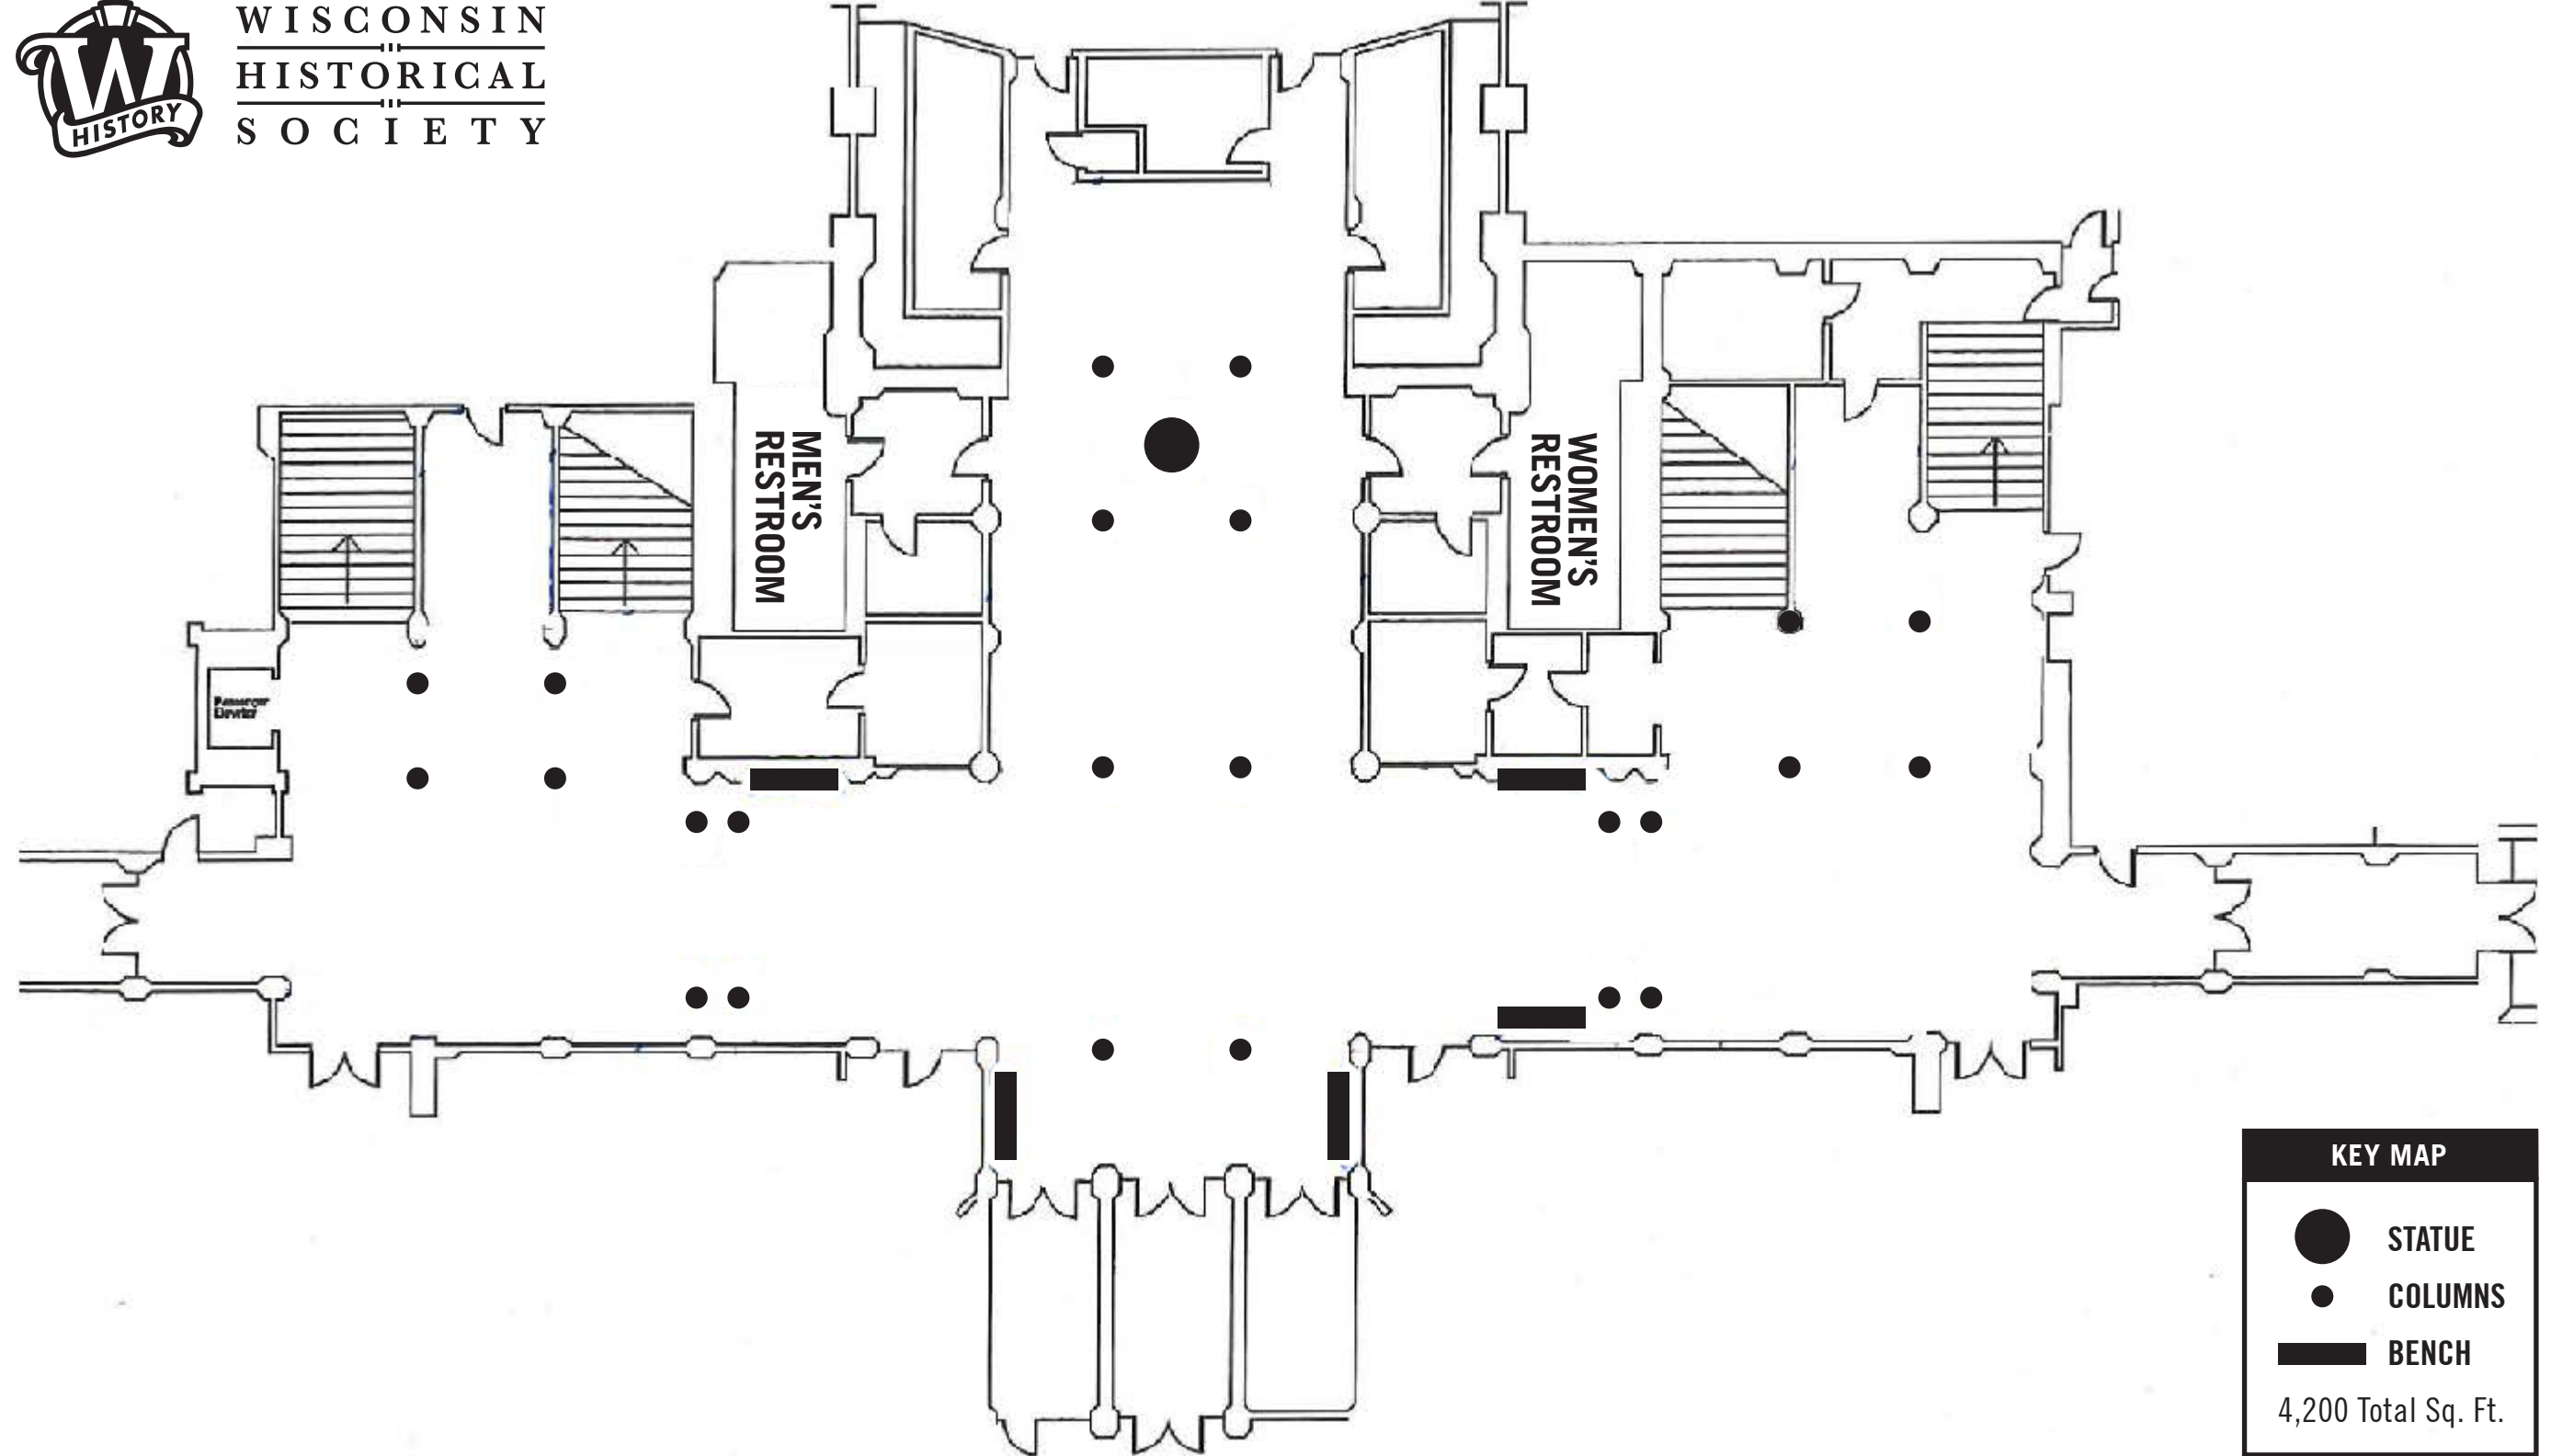

WISCONSIN
HISTORICAL
SOCIETY

KEY MAP

- STATUE
- COLUMNS
- BENCH

4,200 Total Sq. Ft.