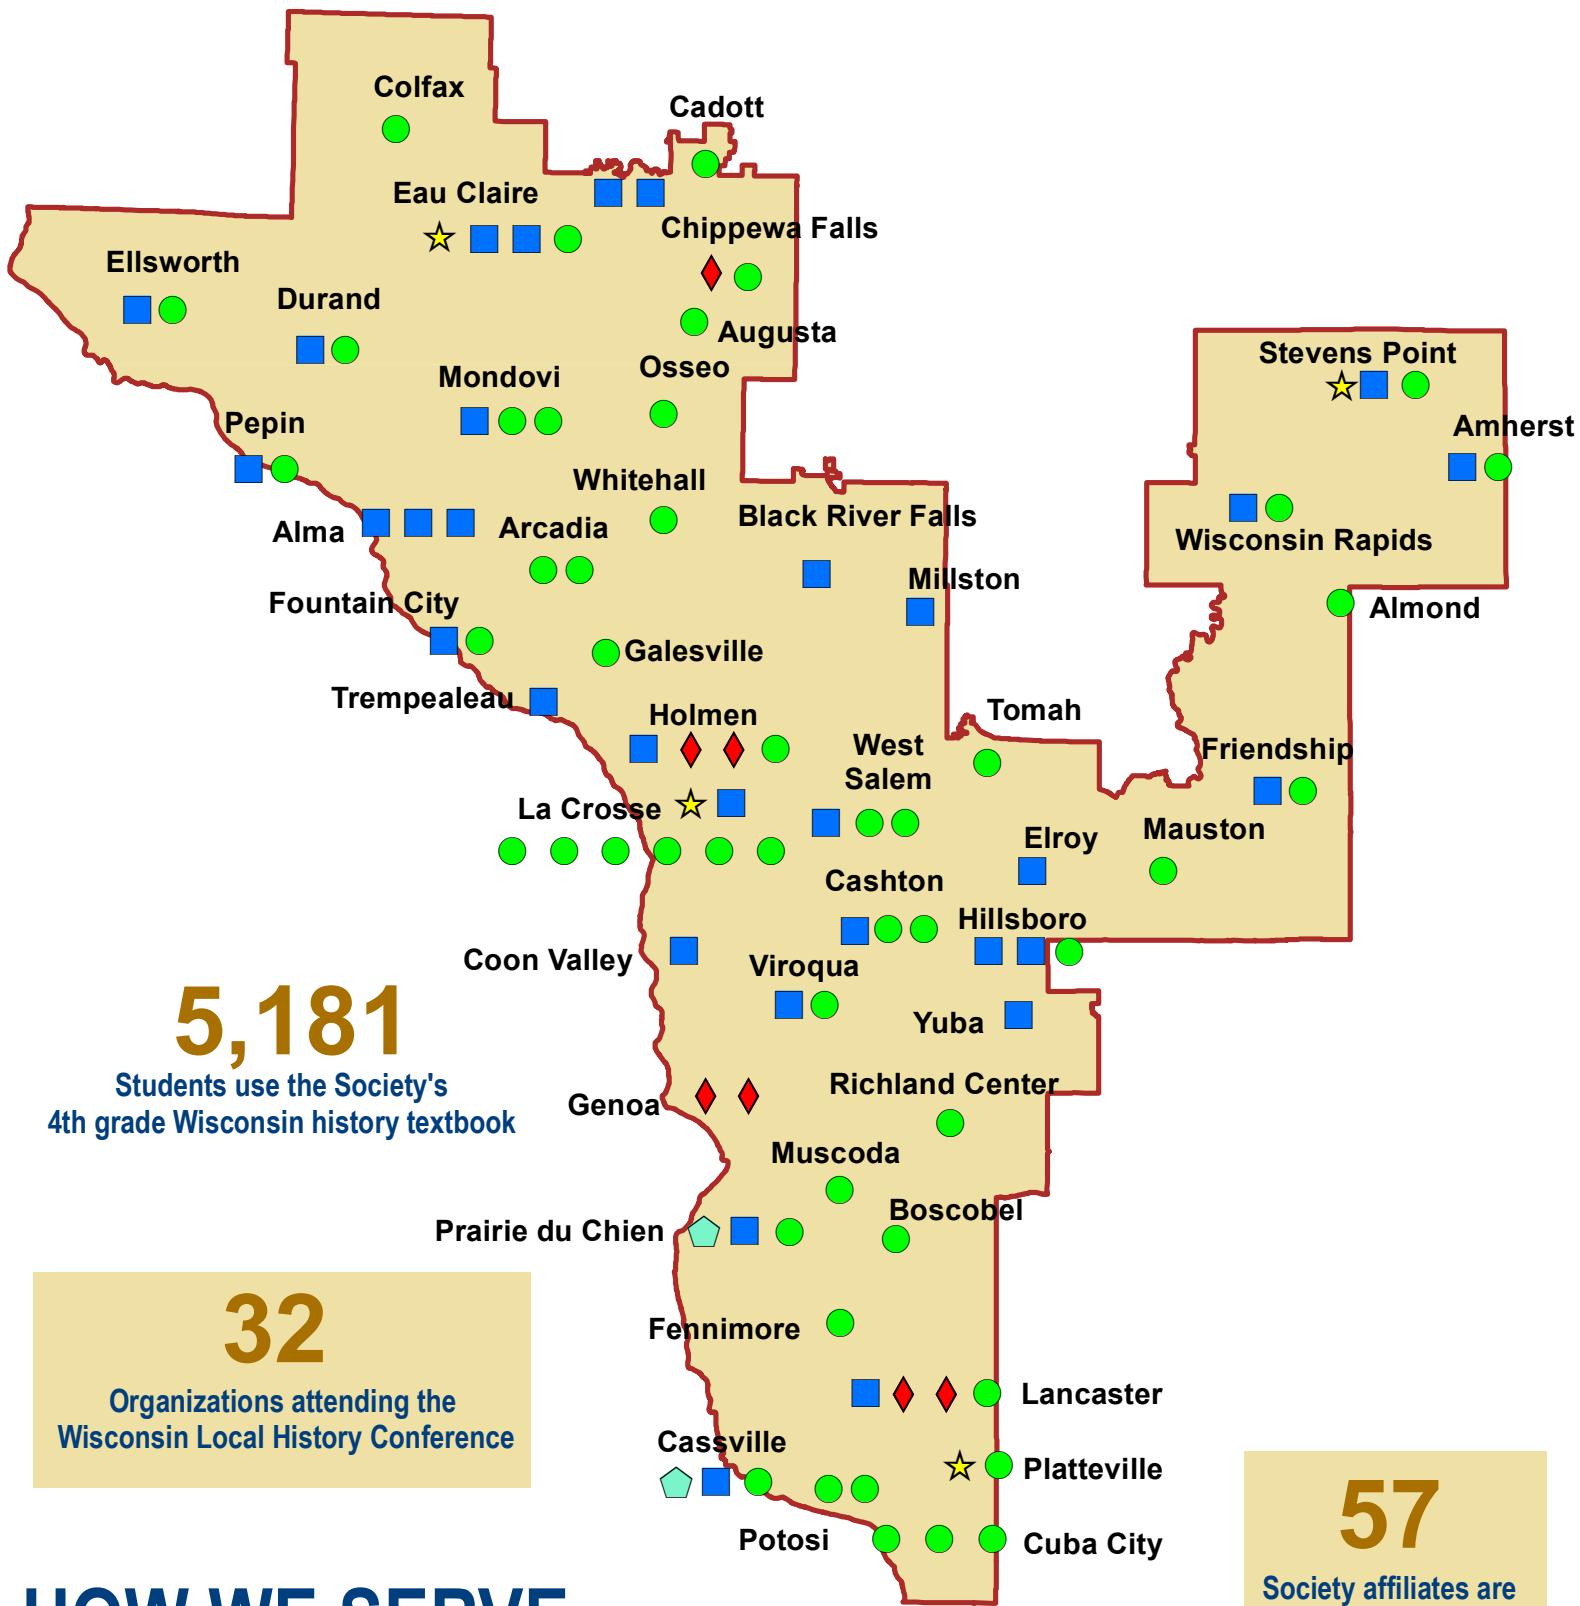

**WISCONSIN
HISTORICAL
SOCIETY**