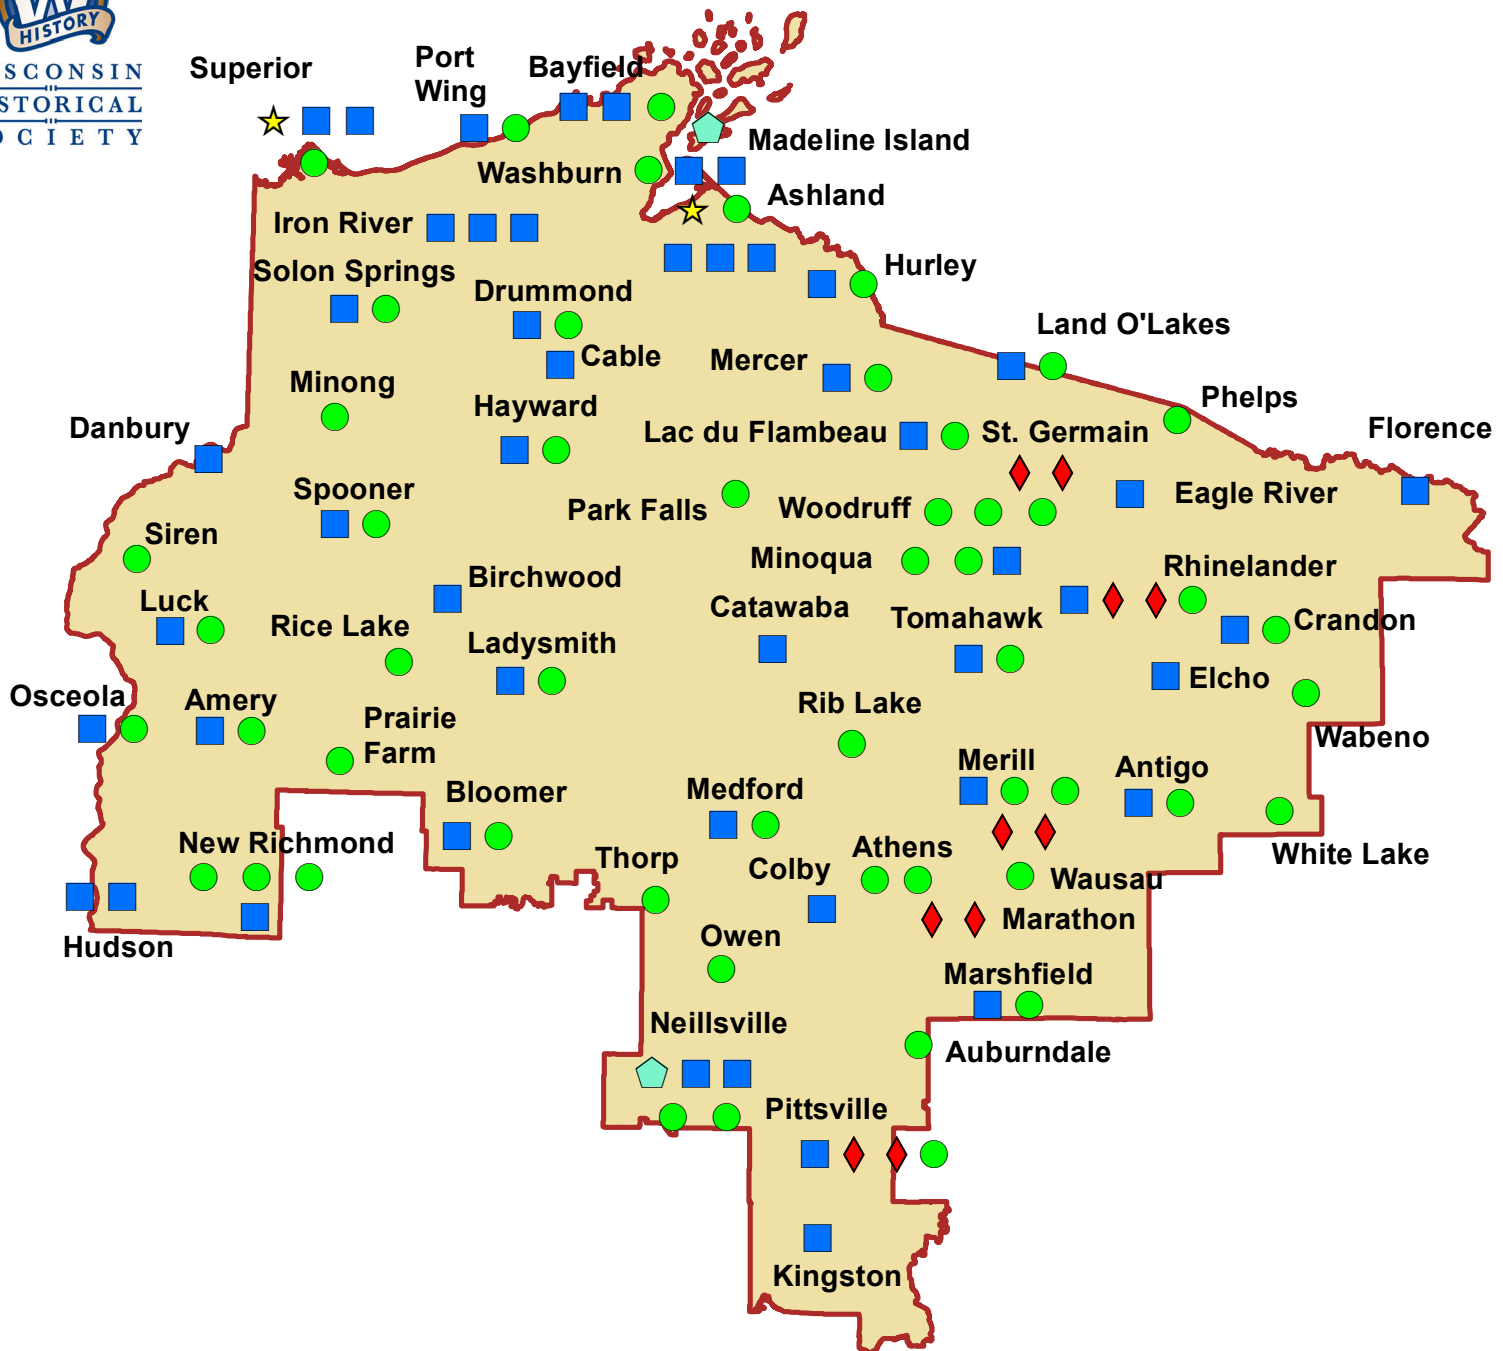

HOW WE SERVE YOUR DISTRICT

Society resources used in Wisconsin's
7th Congressional District

- Schools visiting museums or historic sites
- School services participants
- ★ Area research center
- Museum site
- Local Affiliates

4,767

Students use the Society's
4th grade Wisconsin history textbook

88

Society affiliates are
located in this district

25

Organizations attended the
Wisconsin Local History Conference

721

Students participated in
the National History Day Program

WISCONSIN
HISTORICAL
SOCIETY