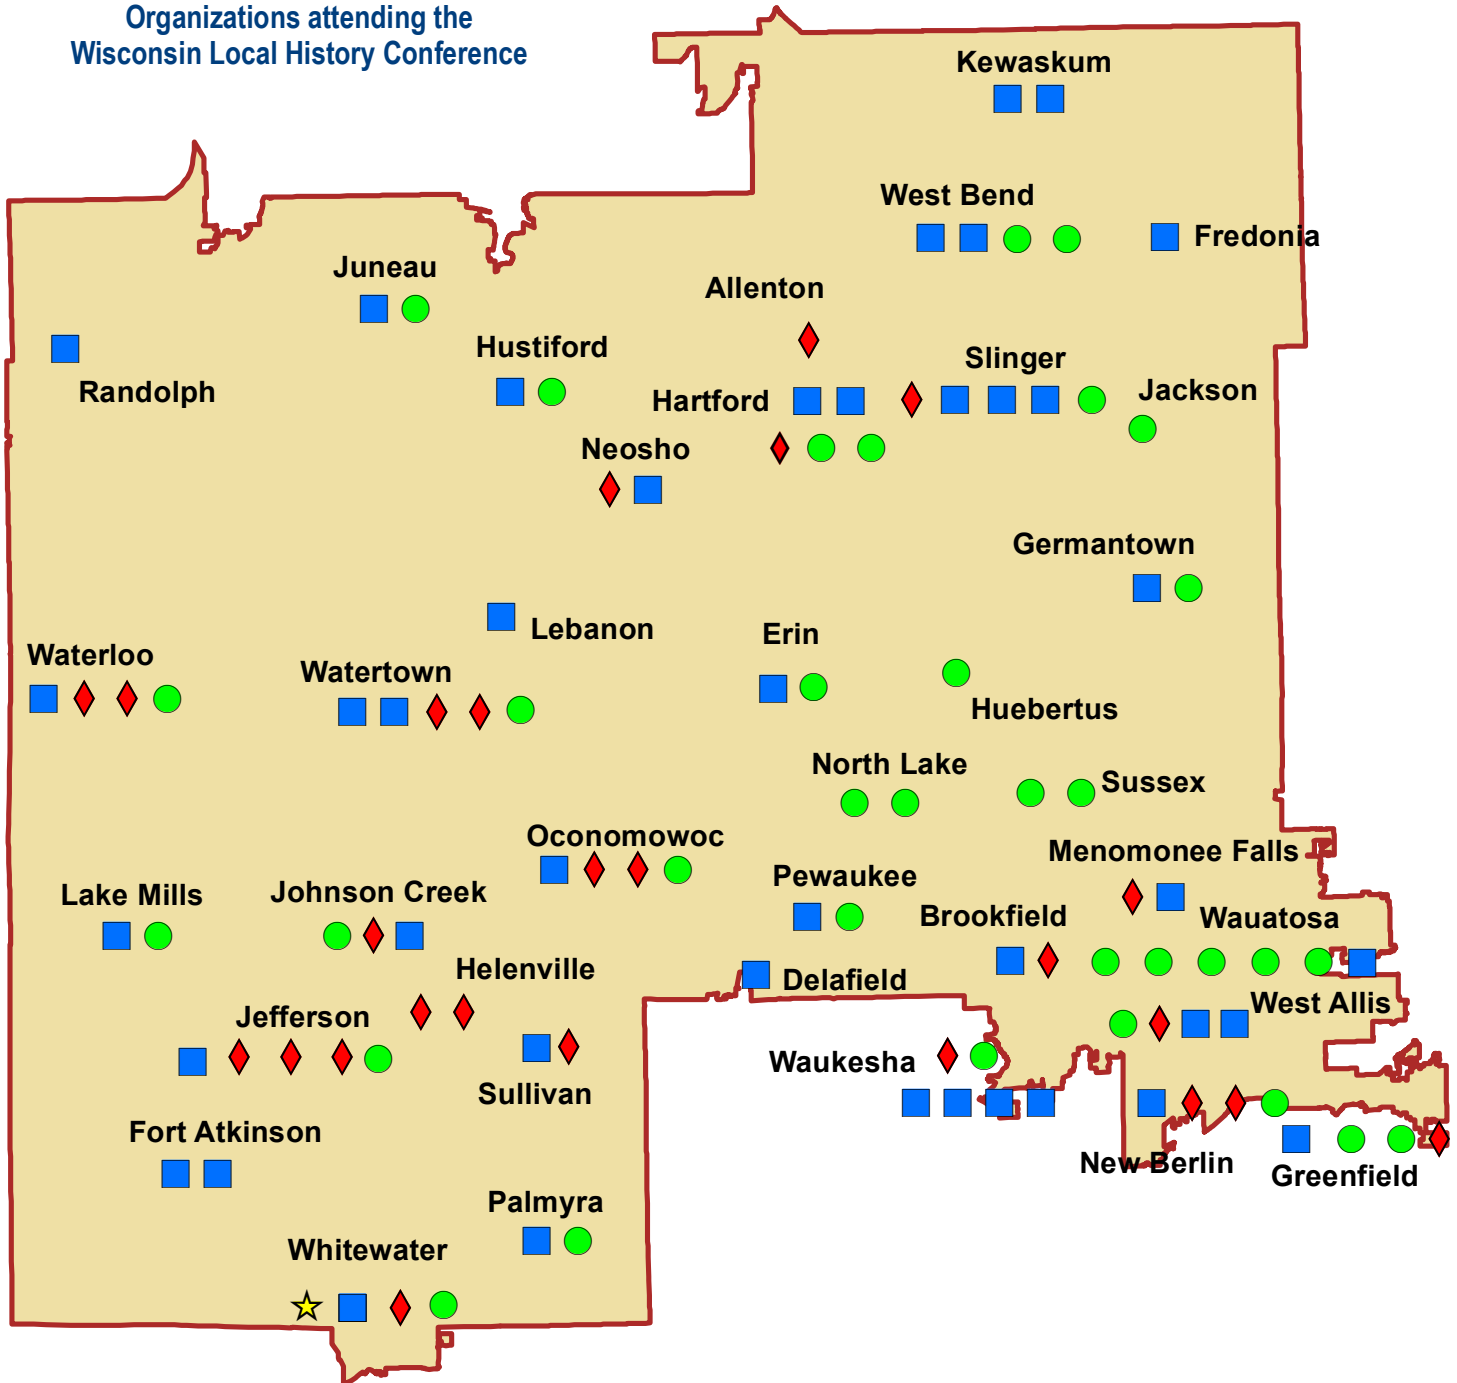

1,886

Students participated in
the National History Day Program

27

Organizations attended the
Wisconsin Local History Conference

66

Society affiliates are
located in this district

5,396

Students use the Society's
4th grade Wisconsin history textbook

WISCONSIN
HISTORICAL
SOCIETY

63
Society affiliates are
located in this district

438
Students utilized the Society's
educational resources

23
Organizations attending the
Wisconsin Local History Conference

5,771
Students use the Society's
4th grade Wisconsin history textbook

HOW WE SERVE YOUR DISTRICT

Society resources used in Wisconsin's
5th Congressional District

WISCONSIN
HISTORICAL
SOCIETY

4,713

Students use the Society's
4th grade Wisconsin history textbook

- ◆ Schools visiting museums or historic sites
- School services participants ◆ Museum site
- ★ Area research center ■ Local Affiliates

43

Society affiliates are
located in this district

16

Organizations attending the
Wisconsin Local History Conference