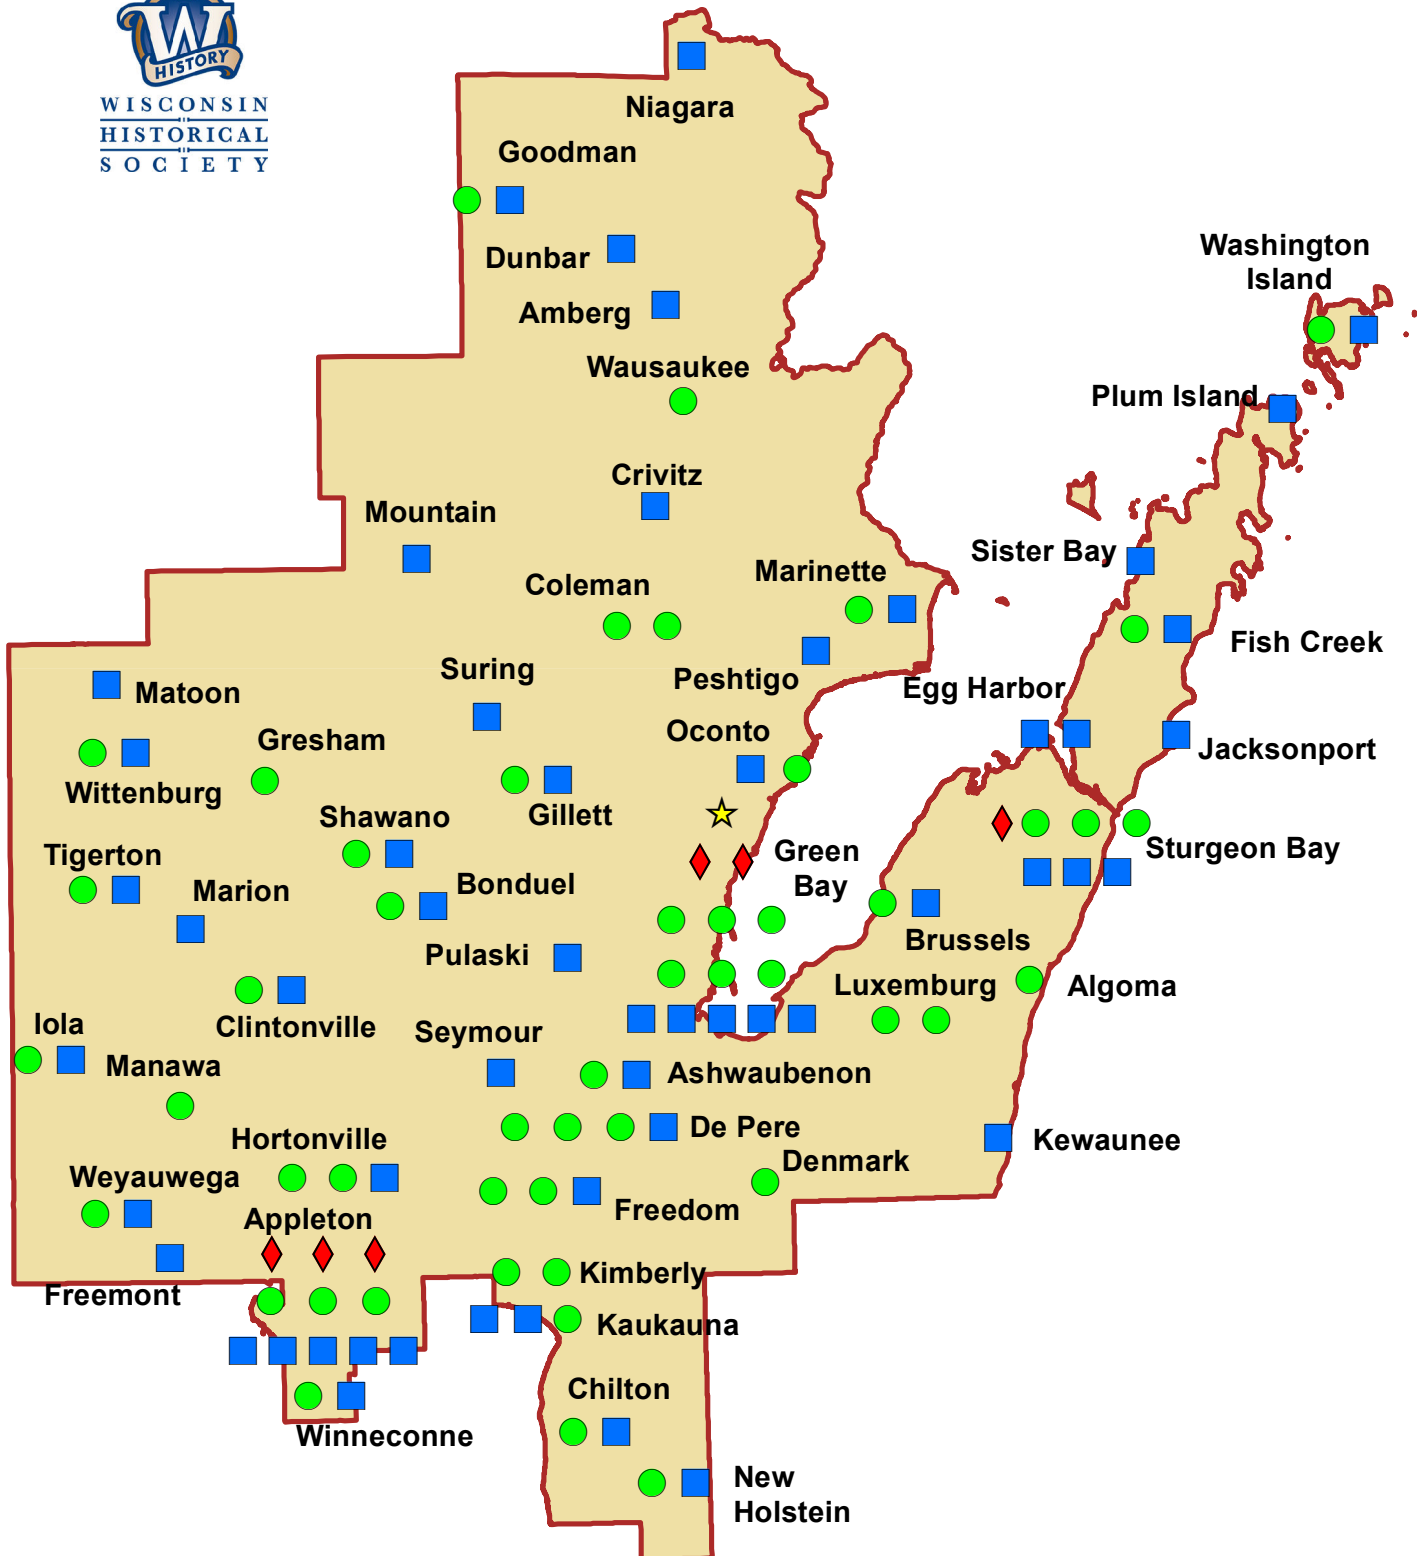

YOUR DISTRICT

Society resources used in Wisconsin's
8th Congressional District

- ◆ Schools visiting museums or historic sites
- School services participants
- ◆ Museum site
- ★ Area research center
- Local Affiliates

1,886

Students participated in
the National History Day Program

27

Organizations attended the
Wisconsin Local History Conference

66

Society affiliates are
located in this district

5,396

Students use the Society's
4th grade Wisconsin history textbook

HOW WE SERVE YOUR DISTRICT

Society resources used in Wisconsin's
7th Congressional District

- ◆ Schools visiting museums or historic sites
- School services participants
- ★ Area research center
- ◆ Museum site
- Local Affiliates

4,767

Students use the Society's
4th grade Wisconsin history textbook

88

Society affiliates are
located in this district

25

Organizations attended the
Wisconsin Local History Conference

721

Students participated in
the National History Day Program