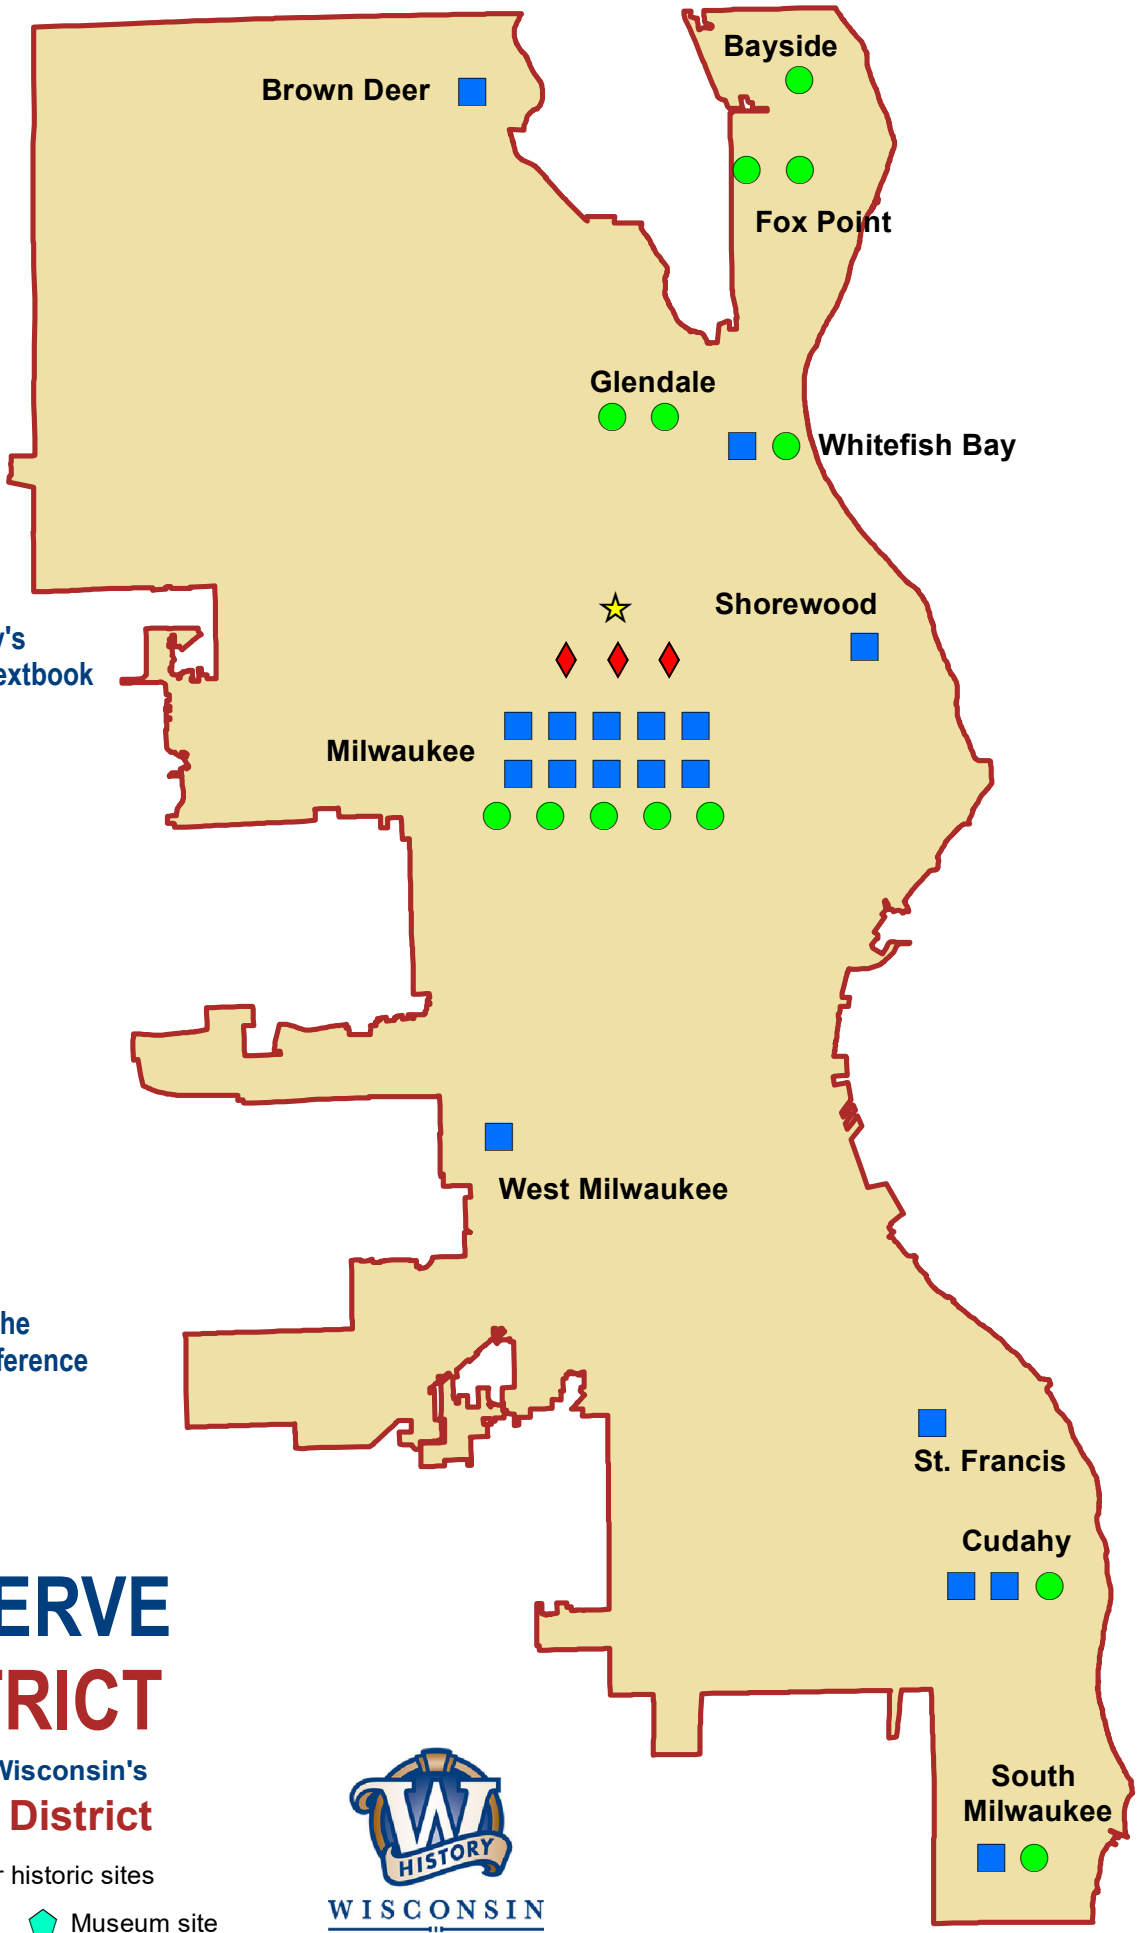

6,310
Students use the Society's
4th grade Wisconsin history textbook

18
Society affiliates are
located in this district

25
Organizations attending the
Wisconsin Local History Conference

HOW WE SERVE YOUR DISTRICT

Society resources used in Wisconsin's
4th Congressional District

- Schools visiting museums or historic sites
- School services participants
- ★ Area research center
- Museum site
- Local Affiliates