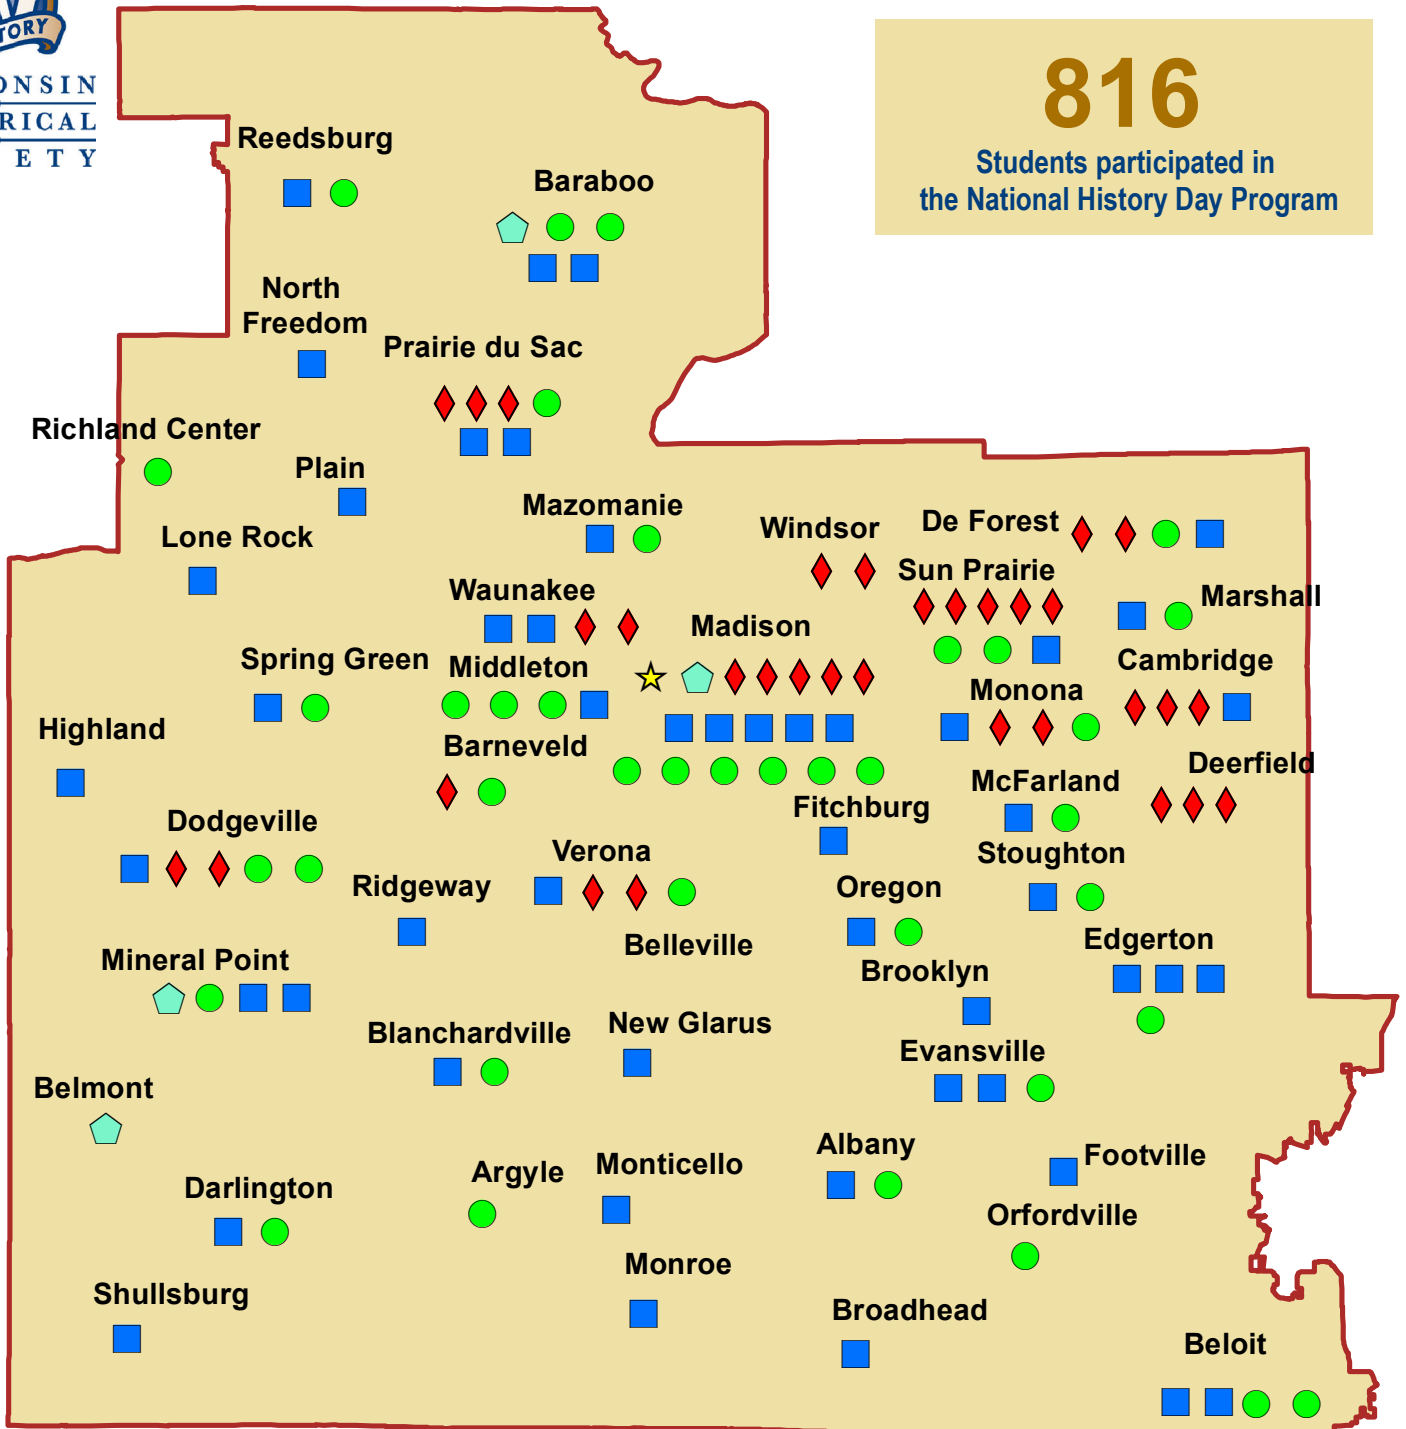

HOW WE SERVE YOUR DISTRICT

Society resources used in Wisconsin's
2nd Congressional District

- Schools visiting museums or historic sites
- School services participants
- ★ Area research center
- Museum site
- Local Affiliates

WISCONSIN
HISTORICAL
SOCIETY

5,583
Students use the Society's
4th grade Wisconsin history textbook

56
Society affiliates are
located in this district

32
Schools visited the Society's
12 historic sites and museums

816
Students participated in
the National History Day Program