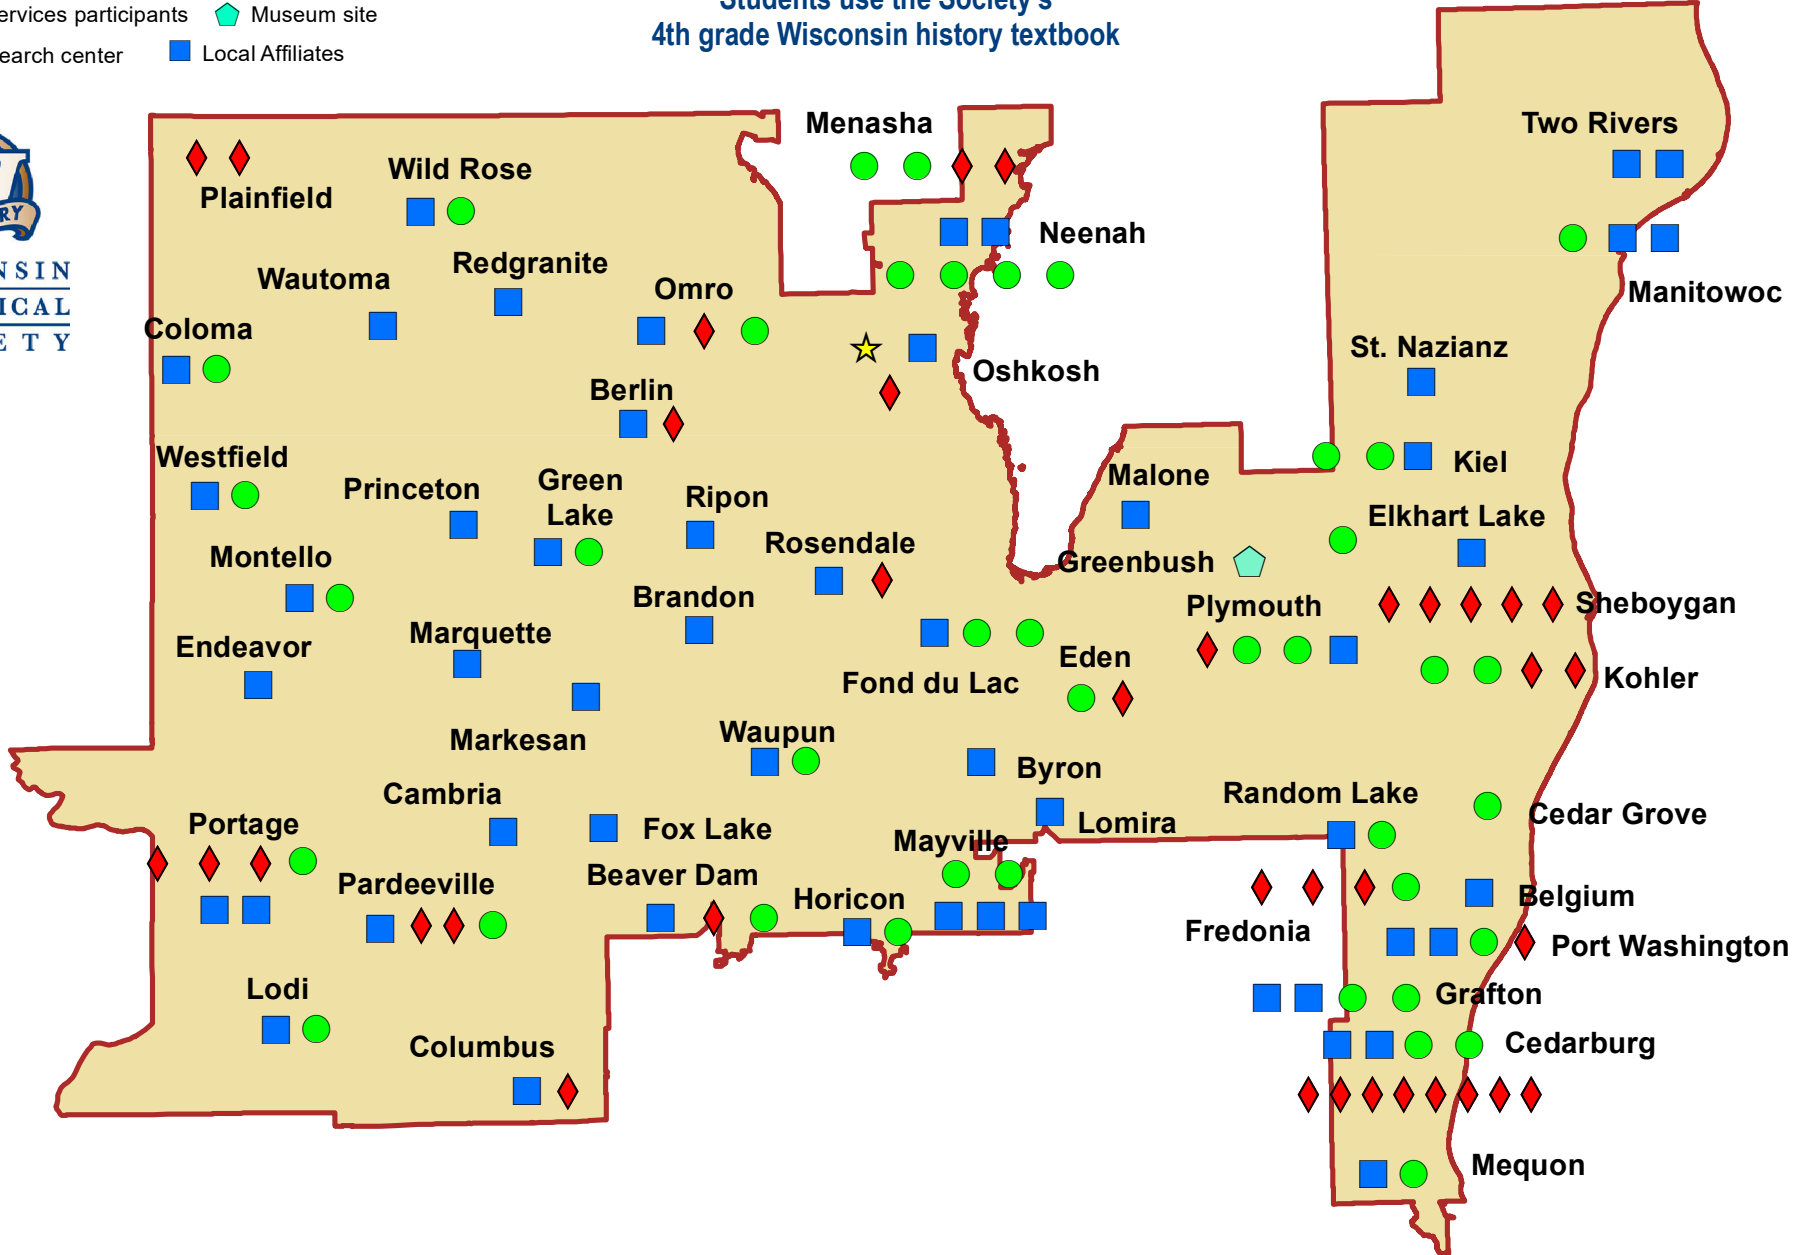

HOW WE SERVE YOUR DISTRICT

Society resources used in Wisconsin's
6th Congressional District

- Schools visiting museums or historic sites
- School services participants
- ★ Area research center
- Museum site
- Local Affiliates

WISCONSIN
HISTORICAL
SOCIETY

63
Society affiliates are
located in this district

438
Students utilized the Society's
educational resources

23
Organizations attending the
Wisconsin Local History Conference

5,771
Students use the Society's
4th grade Wisconsin history textbook